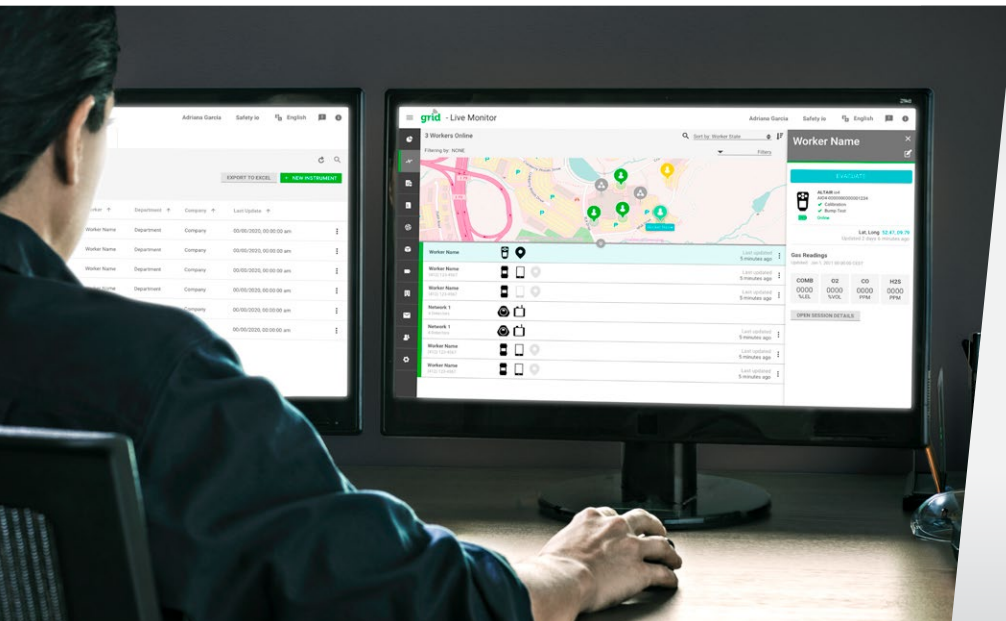

MSA Connected Work Platform

End User Introduction

The MSA Connected Work Platform builds connections between workers and worksites, providing actionable data that helps safety managers create safer and more efficient work environments.

ALTAIR io™ 4 Gas Detection Wearable

Designed with fully integrated connectivity for real-time visibility across your worksites from day one.

- Automatic Connectivity
- Over the Air Updates
- Automatic Bump and Calibration
- Rugged Durable Design and Industry Leading XCell® Sensors

MSA Grid

Cloud-based software provides real-time visibility across your worksites—including workers and workflows—accessible from anywhere with an internet connection via desktop or mobile.

- Grid Compliance Software
- Grid Fleet Manager
- Grid Live Monitor

Monitor Your Workforce & Worksite Safety in Real-Time

Know when, where, and who in real-time. With connectivity to the cloud, integrated GPS, and seamless MSA id™ digital device assignment, your safety program has a level of visibility its never had before.